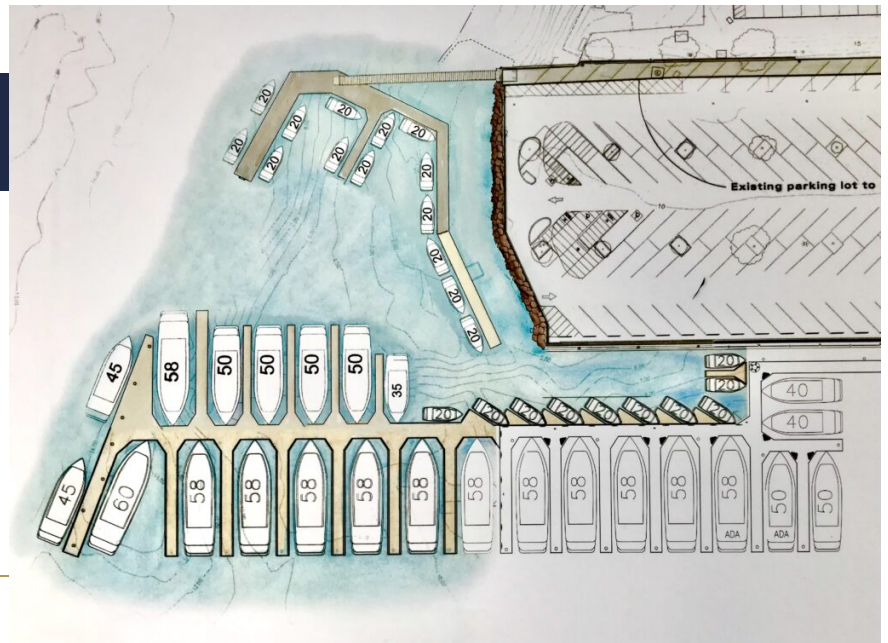

Balboa Marina

201 East Coast Highway, Newport Beach, CA 92660

Slip No. X

Status: Coming Soon

Length: 58'

Width: 22'

Amp: 50 / 100

WiFi Connection: Yes

Dock Box: Yes

Water Hook Up: Yes

MARINA AMENITIES

Steps from Restaurants & Shopping

With easy access from Pacific Coast Highway, the Balboa Marina is close to everything in Newport Beach, including the premier shops and restaurants at Fashion Island where you will find the sophisticated style of the California Coast.