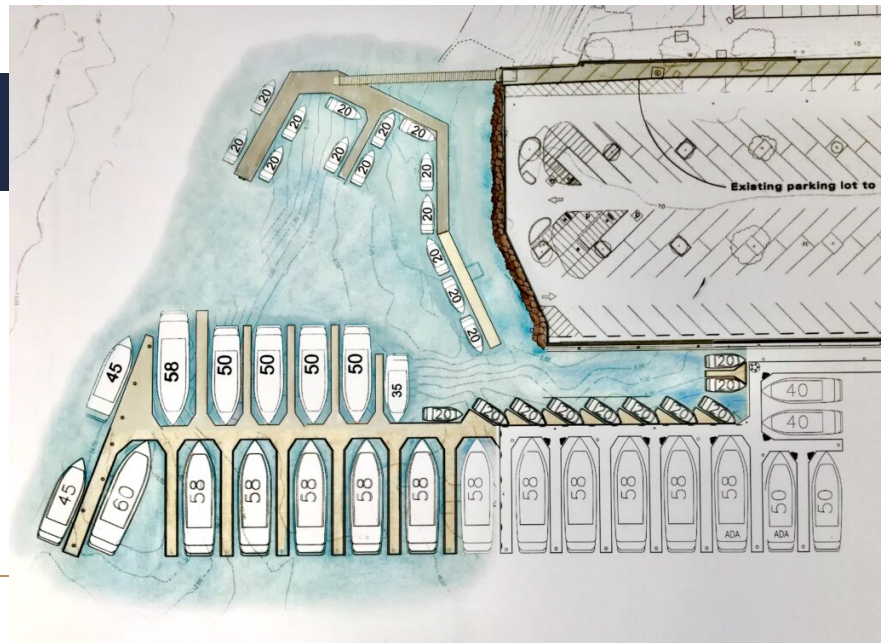

Balboa Marina

201 East Coast Highway, Newport Beach, CA 92660

Slip No. U

Status: Coming Soon

Length: 60'

Width: 27'

Amp: 50 / 100

WiFi Connection: Yes

Dock Box: Yes

Water Hook Up: Yes

MARINA AMENITIES

Steps from Restaurants & Shopping

With easy access from Pacific Coast Highway, the Balboa Marina is close to everything in Newport Beach, including the premier shops and restaurants at Fashion Island where you will find the sophisticated style of the California Coast.