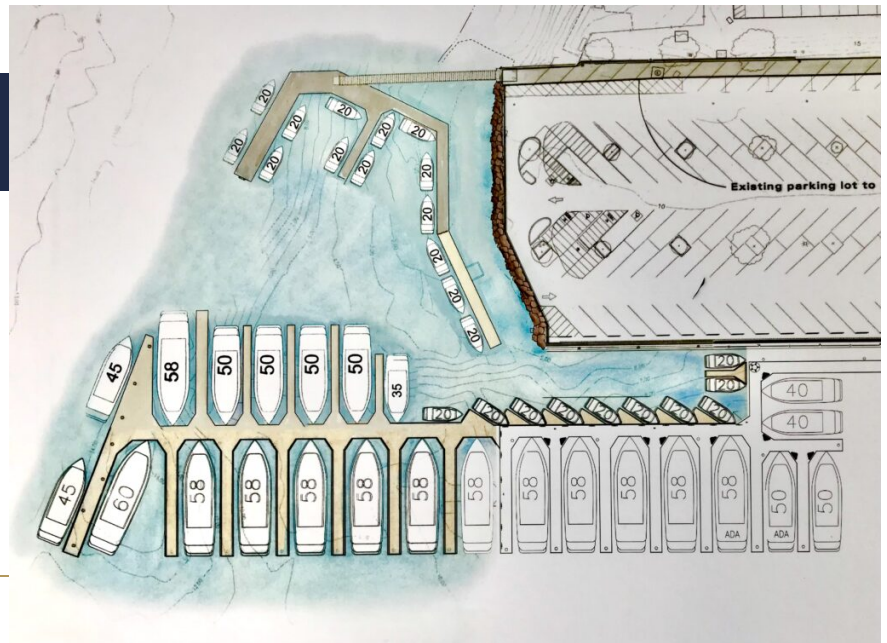

Balboa Marina

201 East Coast Highway, Newport Beach, CA 92660

Slip No. N

Status: Coming Soon

Length: 50'

Width: 18'

Amp: 50 / 100

WiFi Connection: Yes

Dock Box: Yes

Water Hook Up: Yes

MARINA AMENITIES

Steps from Restaurants & Shopping

With easy access from Pacific Coast Highway, the Balboa Marina is close to everything in Newport Beach, including the premier shops and restaurants at Fashion Island where you will find the sophisticated style of the California Coast.