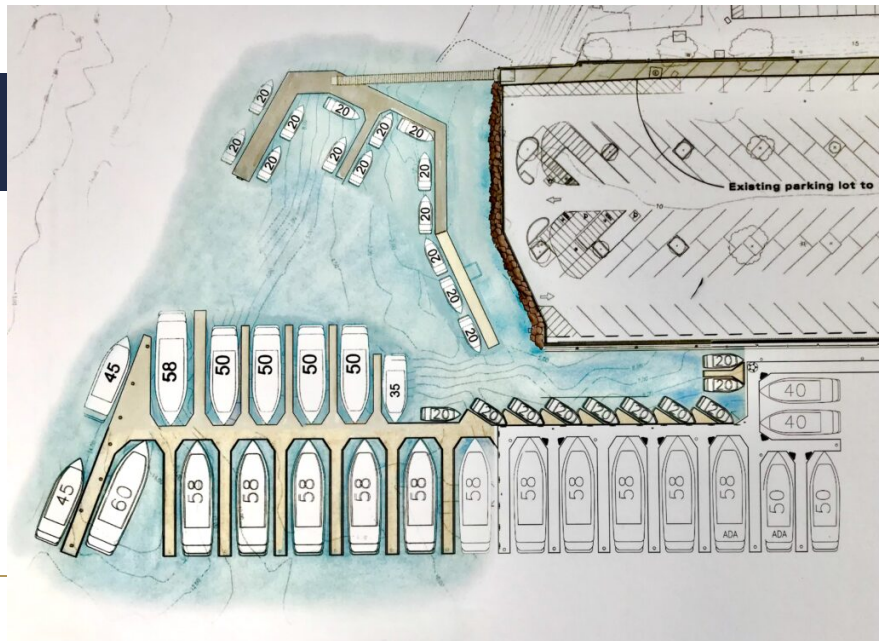

Balboa Marina

201 East Coast Highway, Newport Beach, CA 92660

Slip No. A

Status: Coming Soon

Length: 20'

Width: Side-Tie

Amp: 30

WiFi Connection: Yes

Dock Box: Yes

Water Hook Up: Yes

MARINA AMENITIES

Steps from Restaurants & Shopping

With easy access from Pacific Coast Highway, the Balboa Marina is close to everything in Newport Beach, including the premier shops and restaurants at Fashion Island where you will find the sophisticated style of the California Coast.