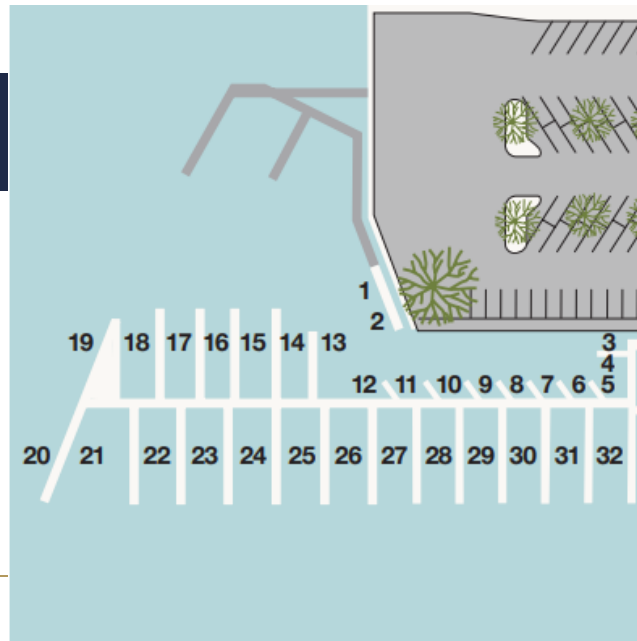

Balboa Marina

201 East Coast Highway, Newport Beach, CA 92660

Slip No. 8

Status: Available

Length: 20'

Width: Side-Tie

Amp: 30

WiFi Connection: Yes

Dock Box: Yes

Water Hook Up: Yes

MARINA AMENITIES

Steps from Restaurants & Shopping

With easy access from Pacific Coast Highway, the Balboa Marina is close to everything in Newport Beach, including the premier shops and restaurants at Fashion Island where you will find the sophisticated style of the California Coast.