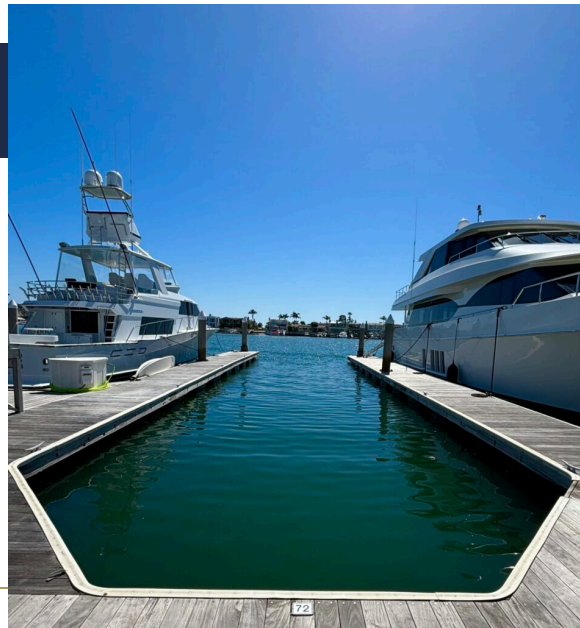

Bayshore Marina

2572 Bayshore Drive, Newport Beach, CA 92663

Slip No. 72

Status: Available

Length: 83'

Width: 22'

Amp: 50 / 100

WiFi Connection: Yes

Dock Box: Yes

Water Hook Up: Yes

MARINA AMENITIES

Front-Row Seat to Newport Harbor

Nestled within the gated Bayshore community on Newport Harbor's main channel, Bayshore Marina is one of the most prestigious yacht marinas in Newport. Enjoy close proximity to the restaurants and shops at Mariner's Mile, plus easy docking and departing to Newport Harbor's main channel.