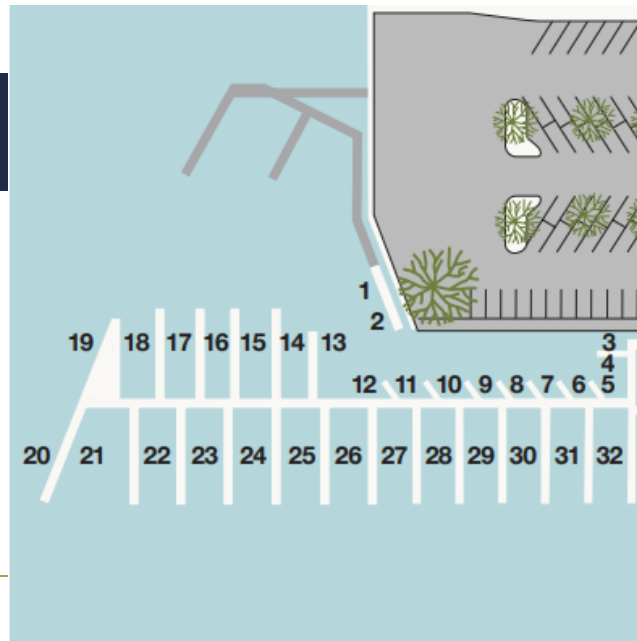

Balboa Marina

201 East Coast Highway, Newport Beach, CA 92660

Slip No. 7

Status: Available

Length: 20'

Width: Side-Tie

Amp: 30

WiFi Connection: Yes

Dock Box: Yes

Water Hook Up: Yes

MARINA AMENITIES

Steps from Restaurants & Shopping

With easy access from Pacific Coast Highway, the Balboa Marina is close to everything in Newport Beach, including the premier shops and restaurants at Fashion Island where you will find the sophisticated style of the California Coast.