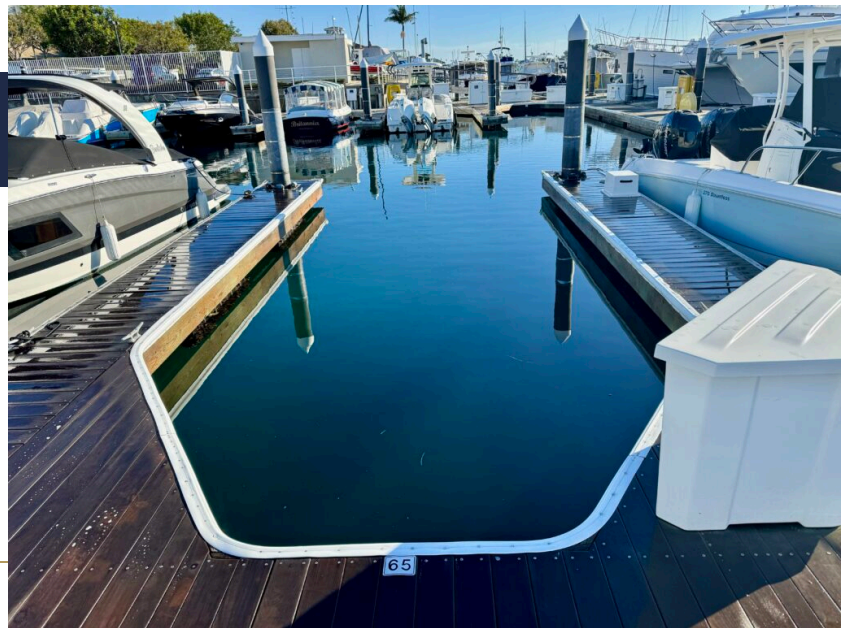

# Bayside Marina

1701 Bayside Drive, Newport Beach, CA 92625

## Slip No. 65

**Status: Available**

**Length: 30'**

**Width: 13'**

**Amp: 30**

**WiFi Connection: Yes**

**Dock Box: Yes**

**Water Hook Up: Yes**

## MARINA AMENITIES

### *Close to Everything in Newport Harbor*

Just minutes inside the Newport Harbor entrance, you'll enjoy harbor views with spectacular sunsets and short walking distance to Balboa Island shopping and restaurants.