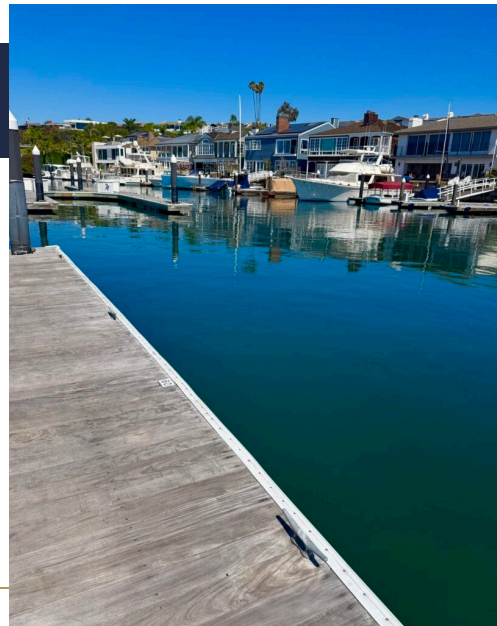

Bayside Marina

1701 Bayside Drive, Newport Beach, CA 92625

Slip No. 60

Status: Available
Length: 35'
Width: End Tie
Amp: 30
WiFi Connection: Yes
Dock Box: Yes
Water Hook Up: Yes

MARINA AMENITIES

Close to Everything in Newport Harbor

Just minutes inside the Newport Harbor entrance, you'll enjoy harbor views with spectacular sunsets and short walking distance to Balboa Island shopping and restaurants.

Full-Time Staff | 24-Hour Emergency Call-In Service
Pump Out Service | Ample Free Parking | Heated Restroom & Shower Facilities