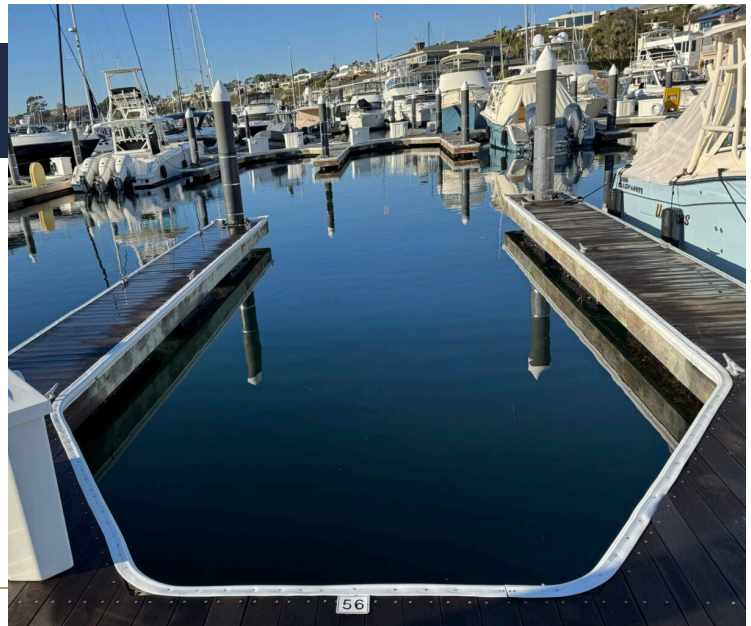

Bayside Marina

1701 Bayside Drive, Newport Beach, CA 92625

Slip No. 56

Status: Available

Length: 35'

Width: 14'

Amp: 30

WiFi Connection: Yes

Dock Box: Yes

Water Hook Up: Yes

MARINA AMENITIES

Close to Everything in Newport Harbor

Just minutes inside the Newport Harbor entrance, you'll enjoy harbor views with spectacular sunsets and short walking distance to Balboa Island shopping and restaurants.