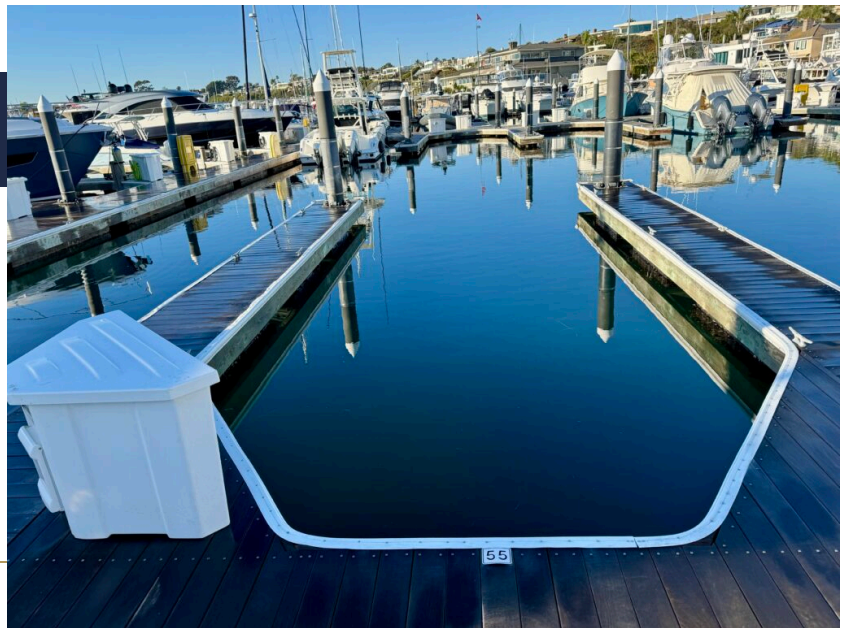

CRC
MARINAS
NEWPORT BEACH

Bayside Marina

1701 Bayside Drive, Newport Beach, CA 92625

Slip No. 55

Status: Available

Length: 35'

Width: 14'

Amp: 30/30

WiFi Connection: Yes

Dock Box: Yes

Water Hook Up: Yes

MARINA AMENITIES

Close to Everything in Newport Harbor

Just minutes inside the Newport Harbor entrance, you'll enjoy harbor views with spectacular sunsets and short walking distance to Balboa Island shopping and restaurants.