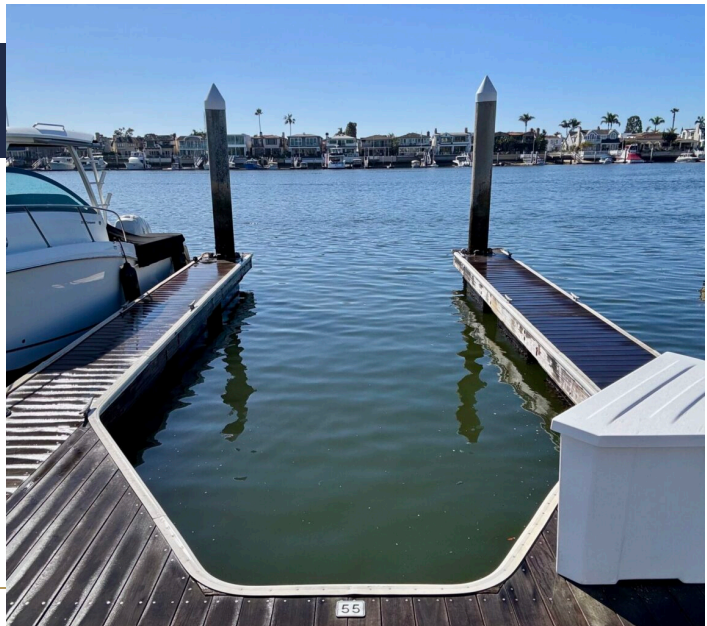

Bayshore Marina

2572 Bayshore Drive, Newport Beach, CA 92663

Slip No. 55

Status: Available

Length: 32'

Width: 13'

Amp: 30

WiFi Connection: Yes

Dock Box: Yes

Water Hook Up: Yes

MARINA AMENITIES

Front-Row Seat to Newport Harbor

Nestled within the gated Bayshore community on Newport Harbor's main channel, Bayshore Marina is one of the most prestigious yacht marinas in Newport. Enjoy close proximity to the restaurants and shops at Mariner's Mile, plus easy docking and departing to Newport Harbor's main channel.