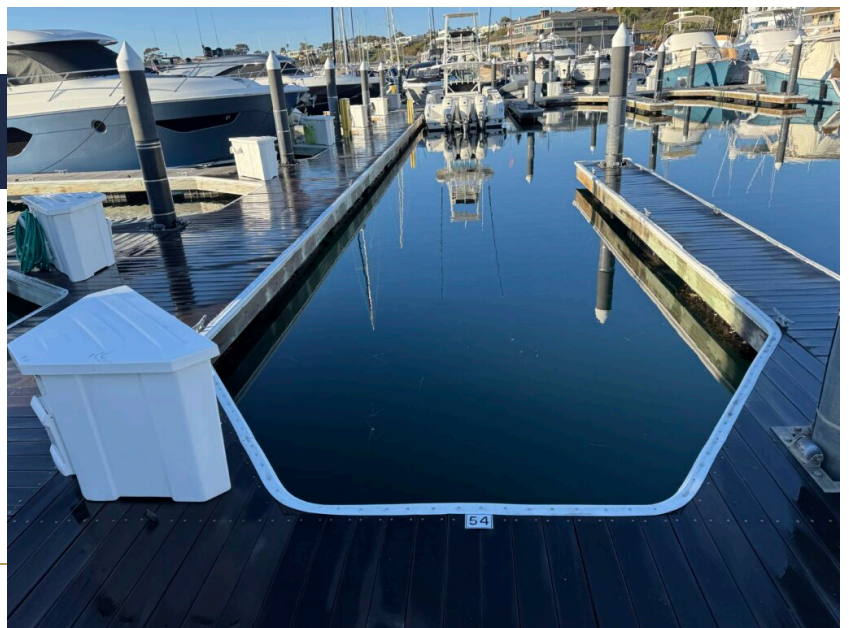

## Slip No. 54

**Status:** Available

**Length:** 35'

**Width:** 14'

**Amp:** 30

**WiFi Connection:** Yes

**Dock Box:** Yes

**Water Hook Up:** Yes

## MARINA AMENITIES

### *Close to Everything in Newport Harbor*

Just minutes inside the Newport Harbor entrance, you'll enjoy harbor views with spectacular sunsets and short walking distance to Balboa Island shopping and restaurants.