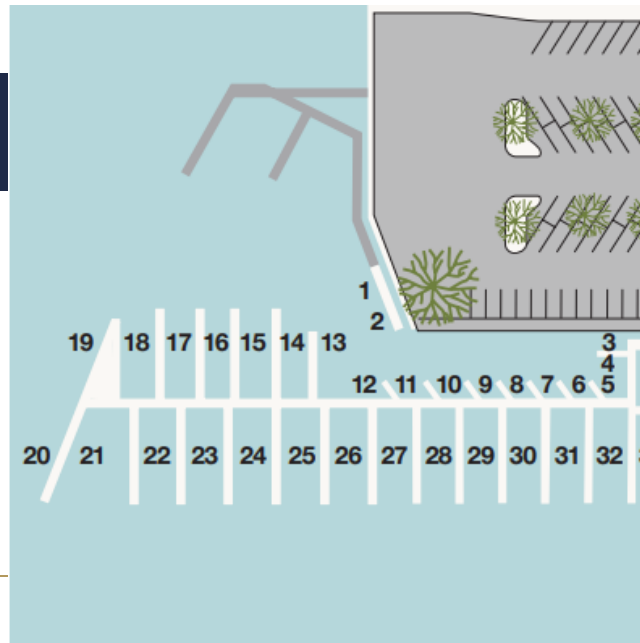

Balboa Marina

201 East Coast Highway, Newport Beach, CA 92660

Slip No. 5

Status: Available

Length: 20'

Width: Side-Tie

Amp: 30

WiFi Connection: Yes

Dock Box: Yes

Water Hook Up: Yes

MARINA AMENITIES

Steps from Restaurants & Shopping

With easy access from Pacific Coast Highway, the Balboa Marina is close to everything in Newport Beach, including the premier shops and restaurants at Fashion Island where you will find the sophisticated style of the California Coast.