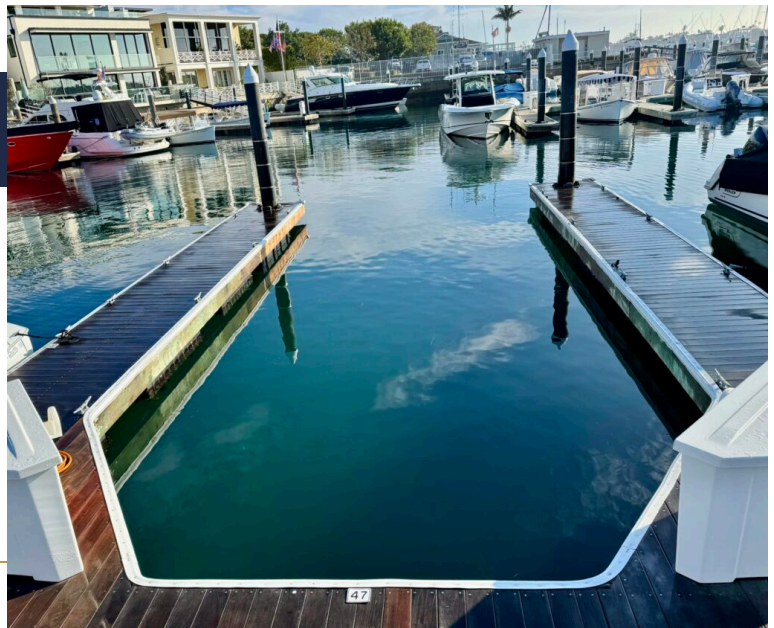

# Bayside Marina

1701 Bayside Drive, Newport Beach, CA 92625

Slip No. 47

**Status: Available**

**Length: 40'**

**Width: 16'7"**

**Amp: 30**

**WiFi Connection: Yes**

**Dock Box: Yes**

**Water Hook Up: Yes**

## MARINA AMENITIES

### *Close to Everything in Newport Harbor*

Just minutes inside the Newport Harbor entrance, you'll enjoy harbor views with spectacular sunsets and short walking distance to Balboa Island shopping and restaurants.