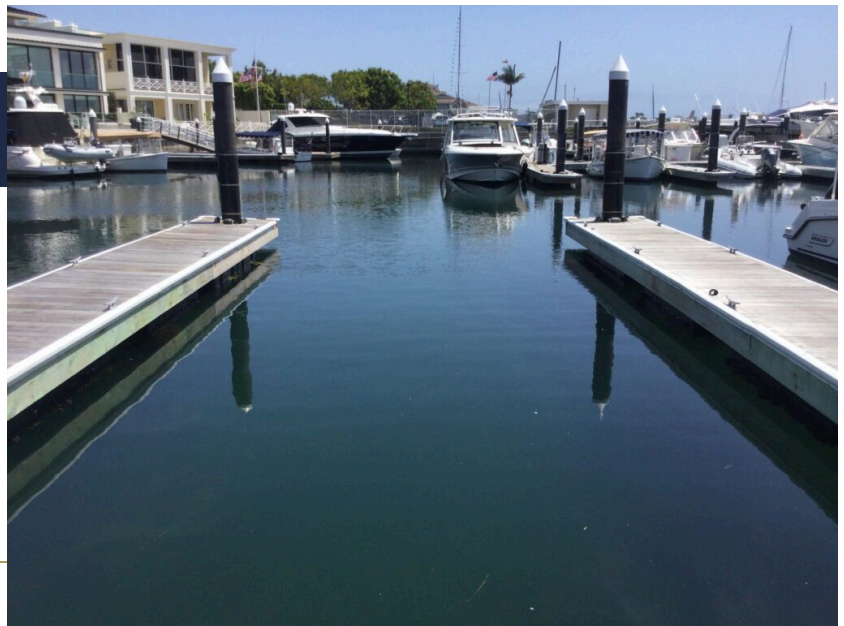

CRC
MARINAS
NEWPORT BEACH

Bayside Marina

1701 Bayside Drive, Newport Beach, CA 92625

Slip No. 47

Status: Available

Length: 40'

Width: 16'7"

Amp: 30

WiFi Connection: Yes

Dock Box: Yes

Water Hook Up: Yes

MARINA AMENITIES

Close to Everything in Newport Harbor

Just minutes inside the Newport Harbor entrance, you'll enjoy harbor views with spectacular sunsets and short walking distance to Balboa Island shopping and restaurants.