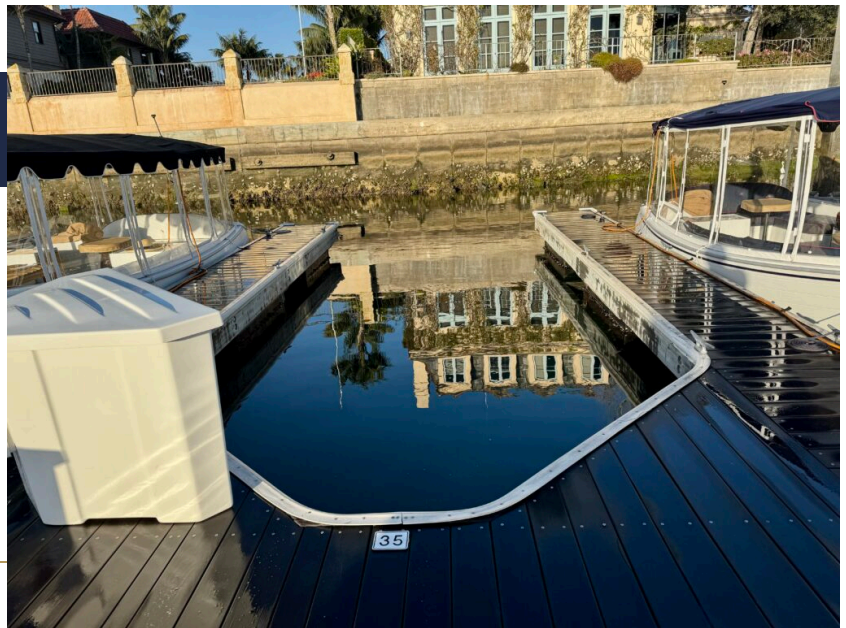

CRC
MARINAS
NEWPORT BEACH

Bayshore Marina

2572 Bayshore Drive, Newport Beach, CA 92663

Slip No. 35

Status: Available

Length: 26'

Width: 11'

Amp: 30

WiFi Connection: Yes

Dock Box: Yes

Water Hook Up: Yes

MARINA AMENITIES

Front-Row Seat to Newport Harbor

Nestled within the gated Bayshore community on Newport Harbor's main channel, Bayshore Marina is one of the most prestigious yacht marinas in Newport. Enjoy close proximity to the restaurants and shops at Mariner's Mile, plus easy docking and departing to Newport Harbor's main channel.