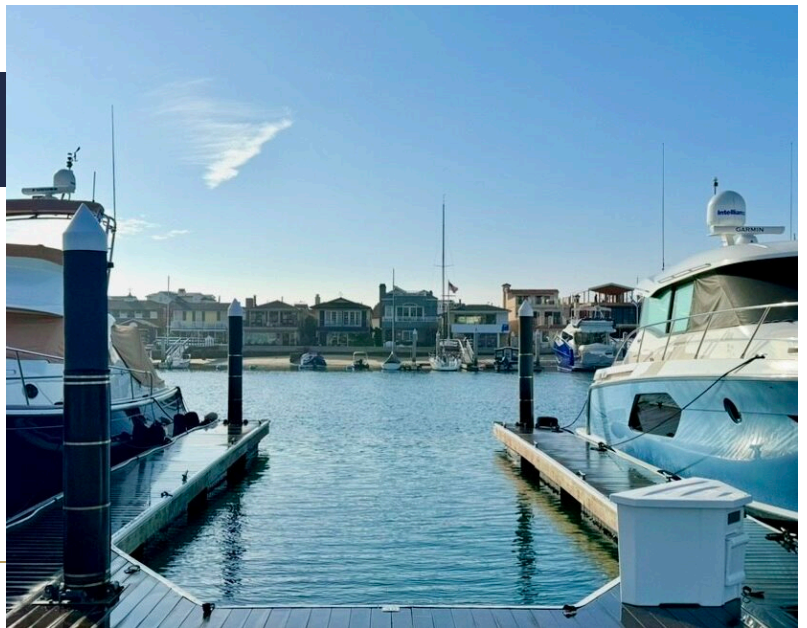

# Bayside Marina

1701 Bayside Drive, Newport Beach, CA 92625

## Slip No. 30

**Status: Available**

**Length: 46'**

**Width: 16'10"**

**Amp: 50**

**WiFi Connection: Yes**

**Dock Box: Yes**

**Water Hook Up: Yes**

## MARINA AMENITIES

### *Close to Everything in Newport Harbor*

Just minutes inside the Newport Harbor entrance, you'll enjoy harbor views with spectacular sunsets and short walking distance to Balboa Island shopping and restaurants.