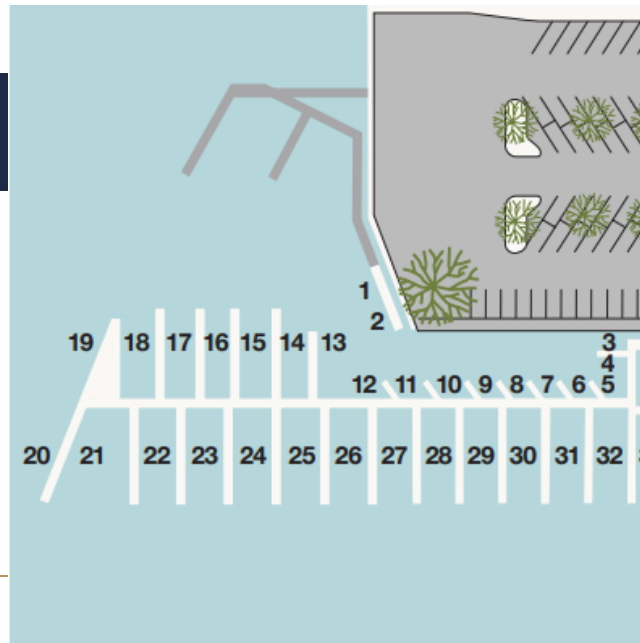

Balboa Marina

201 East Coast Highway, Newport Beach, CA 92660

Slip No. 29

Status: Available

Length: 58'

Width: 19'

Amp: 50 / 100

WiFi Connection: Yes

Dock Box: Yes

Water Hook Up: Yes

MARINA AMENITIES

Steps from Restaurants & Shopping

With easy access from Pacific Coast Highway, the Balboa Marina is close to everything in Newport Beach, including the premier shops and restaurants at Fashion Island where you will find the sophisticated style of the California Coast.