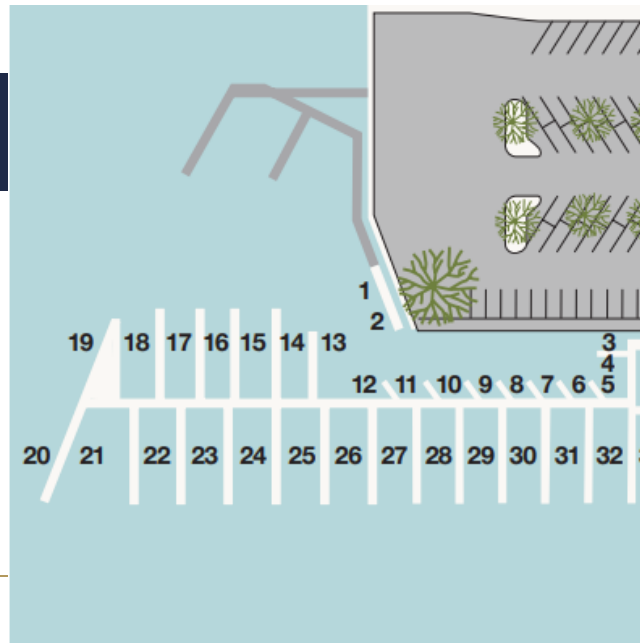

Balboa Marina

201 East Coast Highway, Newport Beach, CA 92660

Slip No. 28

Status: Available

Length: 58'

Width: 19'

Amp: 50 / 100

WiFi Connection: Yes

Dock Box: Yes

Water Hook Up: Yes

MARINA AMENITIES

Steps from Restaurants & Shopping

With easy access from Pacific Coast Highway, the Balboa Marina is close to everything in Newport Beach, including the premier shops and restaurants at Fashion Island where you will find the sophisticated style of the California Coast.