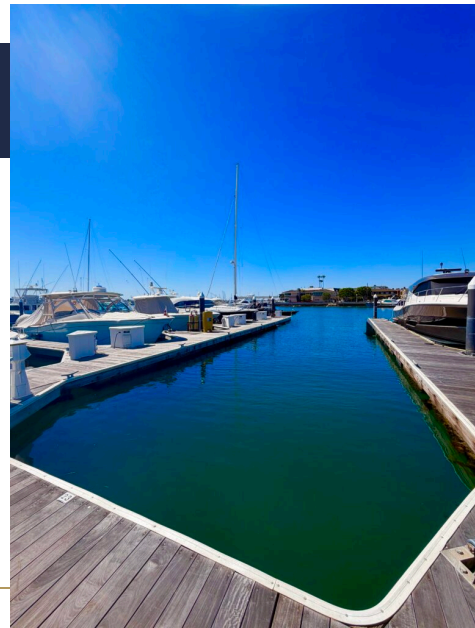

Bayside Marina

1701 Bayside Drive, Newport Beach, CA 92625

Slip No. 23

Status: Available

Length: 88'

Width: 23'

Amp: 100/50

WiFi Connection: Yes

Dock Box: Yes

Water Hook Up: Yes

MARINA AMENITIES

Close to Everything in Newport Harbor

Just minutes inside the Newport Harbor entrance, you'll enjoy harbor views with spectacular sunsets and short walking distance to Balboa Island shopping and restaurants.