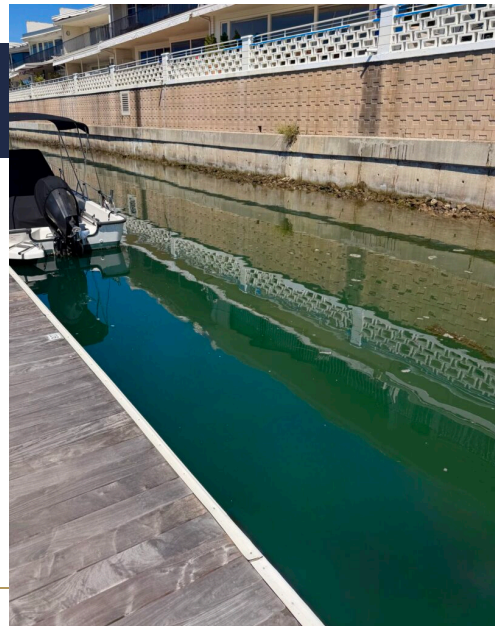

Bayside Marina

1353 Bayside Drive, Newport Beach, CA 92625

Slip No. 226

Status: Available
Length: 20'
Width: Side Tie
Amp: 20
WiFi Connection: Yes
Dock Box: No
Water Hook Up: No

MARINA AMENITIES

Close to Everything in Newport Harbor

Just minutes inside the Newport Harbor entrance, you'll enjoy harbor views with spectacular sunsets and short walking distance to Balboa Island shopping and restaurants.

Full-Time Staff | 24-Hour Emergency Call-In Service
Pump Out Service | Ample Free Parking | Heated Restroom & Shower Facilities