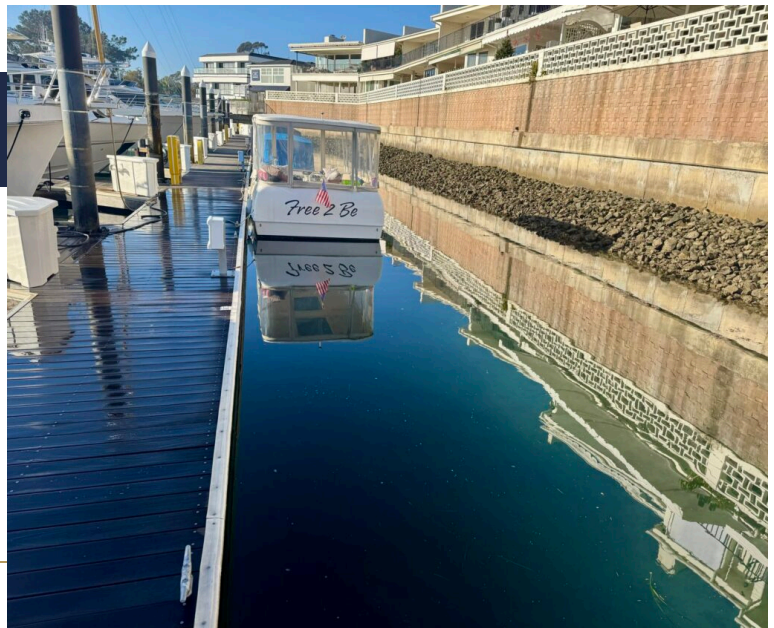

# Bayside Marina

1137 Bayside Drive, Newport Beach, CA 92625

Slip No. 216

**Status: Available**

**Length: 20'**

**Width: Side-Tie**

**Amp: 20**

**WiFi Connection: Yes**

**Dock Box: No**

**Water Hook Up: No**

## MARINA AMENITIES

### *Close to Everything in Newport Harbor*

Just minutes inside the Newport Harbor entrance, you'll enjoy harbor views with spectacular sunsets and short walking distance to Balboa Island shopping and restaurants.