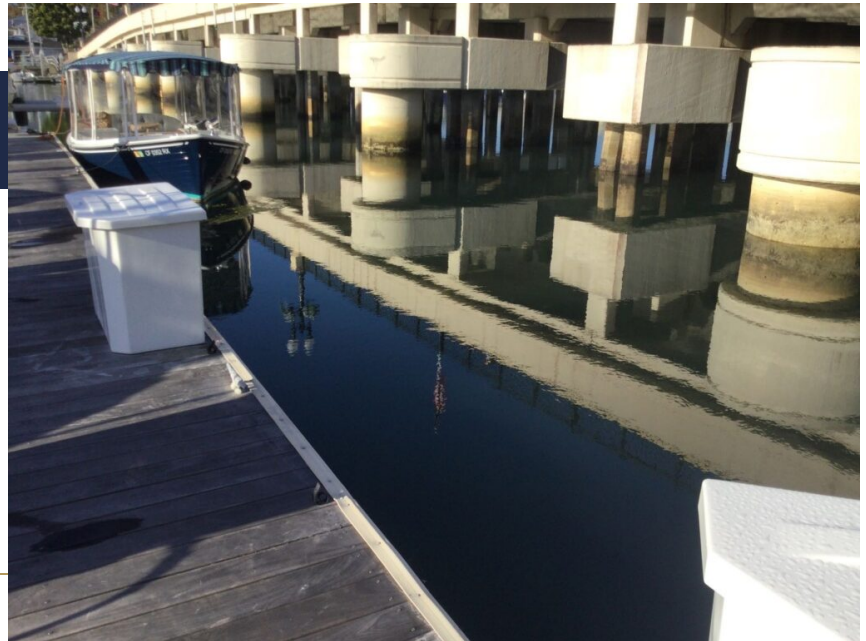

Bayside Marina

1137 Bayside Drive, Newport Beach, CA 92625

Slip No. 207B

Status: Available

Length: 22'

Width: Side-Tie

Amp: 30

WiFi Connection: Yes

Dock Box: No

Water Hook Up: No

MARINA AMENITIES

Close to Everything in Newport Harbor

Just minutes inside the Newport Harbor entrance, you'll enjoy harbor views with spectacular sunsets and short walking distance to Balboa Island shopping and restaurants.