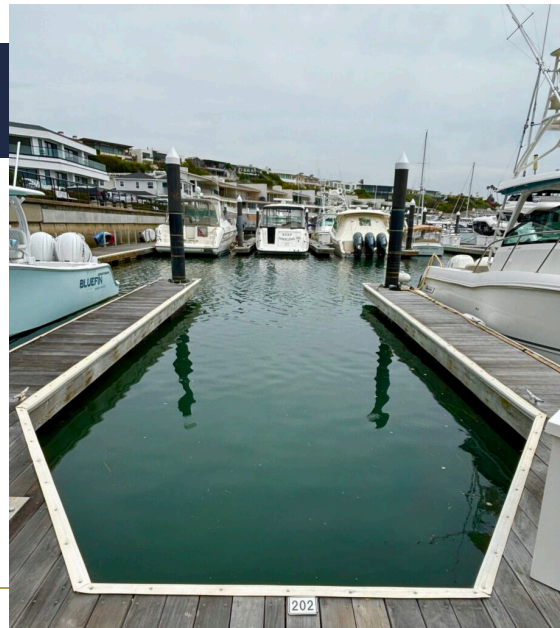

# Bayside Marina

1137 Bayside Drive, Newport Beach, CA 92625

Slip No. 202

**Status: Available**

**Length: 35'**

**Width: 14'**

**Amp: 30**

**WiFi Connection: Yes**

**Dock Box: Yes**

**Water Hook Up: Yes**

## MARINA AMENITIES

### *Close to Everything in Newport Harbor*

Just minutes inside the Newport Harbor entrance, you'll enjoy harbor views with spectacular sunsets and short walking distance to Balboa Island shopping and restaurants.