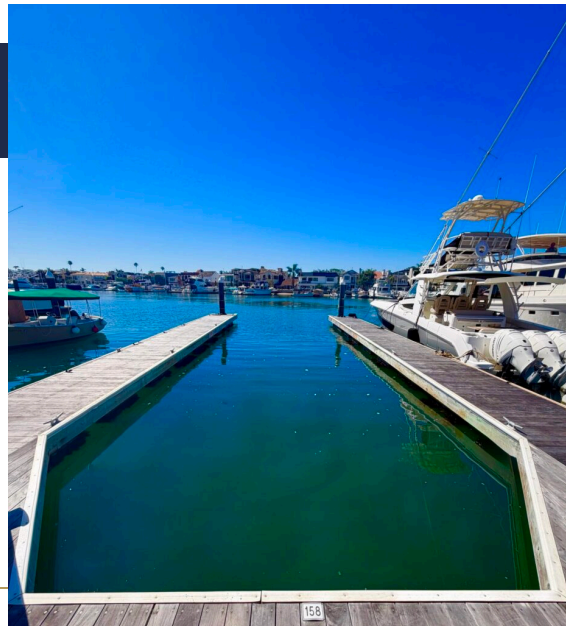

# Bayside Marina

1353 Bayside Drive, Newport Beach, CA 92625

Slip No. 158

**Status: Available**

**Length: 60'**

**Width: 19'**

**Amp: 30/50**

**WiFi Connection: Yes**

## MARINA AMENITIES

### *Close to Everything in Newport Harbor*

Just minutes inside the Newport Harbor entrance, you'll enjoy harbor views with spectacular sunsets and short walking distance to Balboa Island shopping and restaurants.