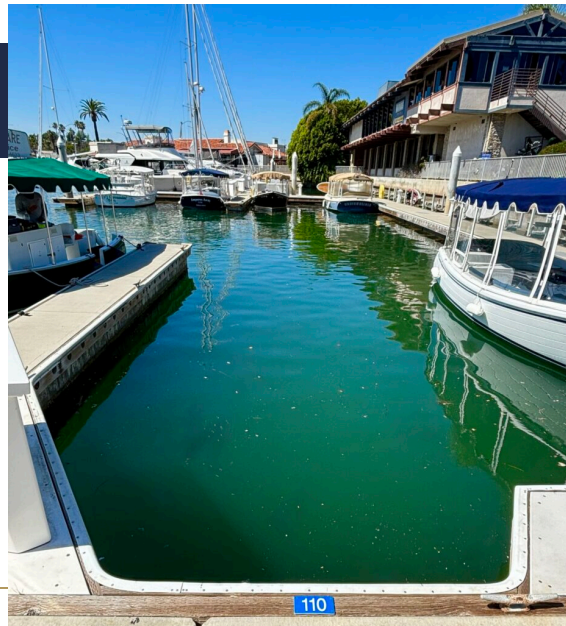

Balboa Marina

201 East Coast Highway, Newport Beach, CA 92660

Slip No. 110

Status: Available

Length: 28'

Width: 12'

Amp: 30

WiFi Connection: Yes

Dock Box: Yes

Water Hook Up: Yes

MARINA AMENITIES

Steps from Restaurants & Shopping

With easy access from Pacific Coast Highway, the Balboa Marina is close to everything in Newport Beach, including the premier shops and restaurants at Fashion Island where you will find the sophisticated style of the California Coast.