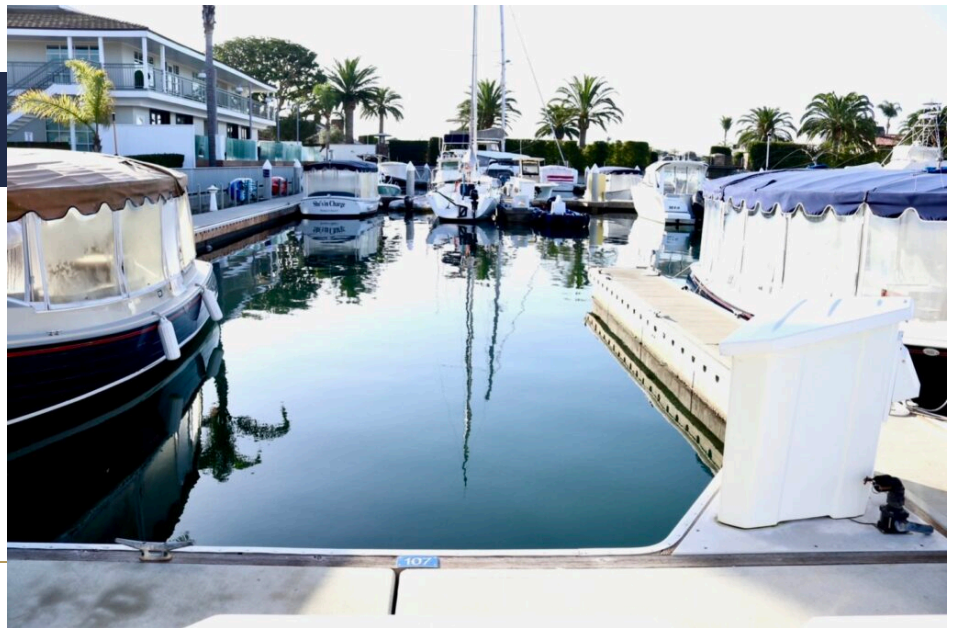

CRC
MARINAS
NEWPORT BEACH

Balboa Marina

201 East Coast Highway, Newport Beach, CA 92660

Slip No. 107

Status: Available

Length: 28'

Width: 12'

Amp: 30

WiFi Connection: Yes

Dock Box: Yes

Water Hook Up: Yes

MARINA AMENITIES

Steps from Restaurants & Shopping

With easy access from Pacific Coast Highway, the Balboa Marina is close to everything in Newport Beach, including the premier shops and restaurants at Fashion Island where you will find the sophisticated style of the California Coast.