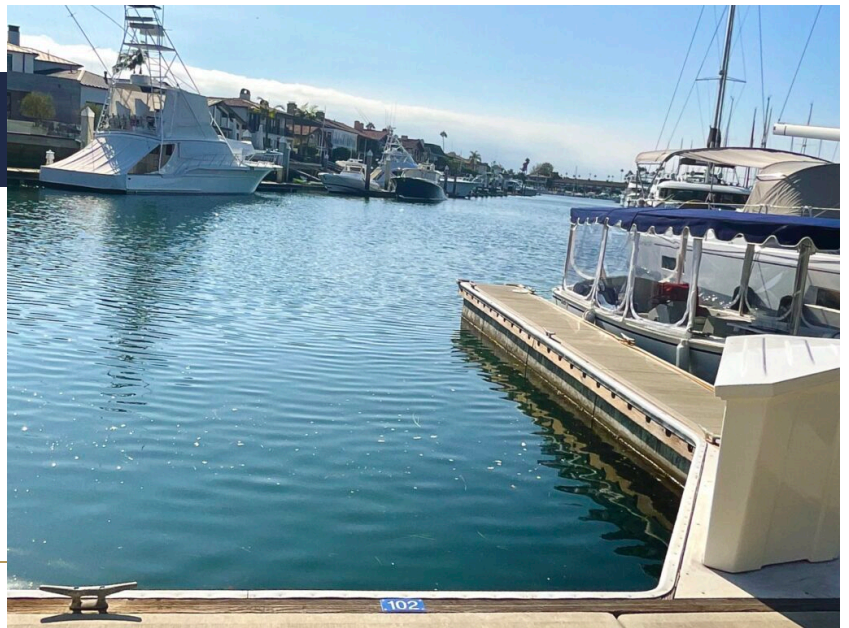

CRC
MARINAS
NEWPORT BEACH

Balboa Marina

201 East Coast Highway, Newport Beach, CA 92660

Slip No. 102

Status: Available

Length: 25'

Width: 12'

Amp: 30

WiFi Connection: Yes

Dock Box: Yes

Water Hook Up: Yes

MARINA AMENITIES

Steps from Restaurants & Shopping

With easy access from Pacific Coast Highway, the Balboa Marina is close to everything in Newport Beach, including the premier shops and restaurants at Fashion Island where you will find the sophisticated style of the California Coast.