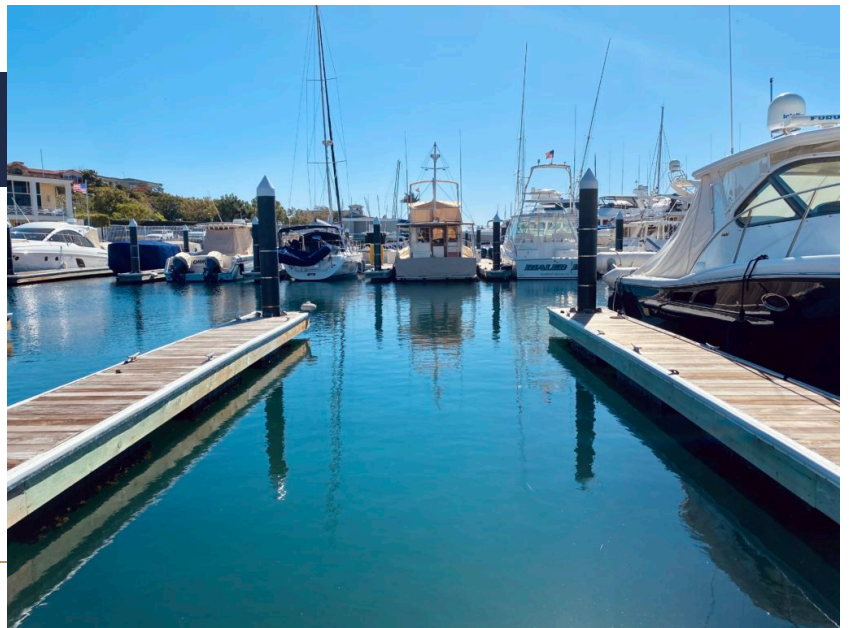

CRC
MARINAS
NEWPORT BEACH

Bayside Marina

1701 Bayside Drive, Newport Beach, CA 92625

Slip No. 051

Status: Available

Length: 35'

Width: 14'6"

Amp: 30

WiFi Connection: Yes

Dock Box: Yes

Water Hook Up: Yes

MARINA AMENITIES

Close to Everything in Newport Harbor

Just minutes inside the Newport Harbor entrance, you'll enjoy harbor views with spectacular sunsets and short walking distance to Balboa Island shopping and restaurants.