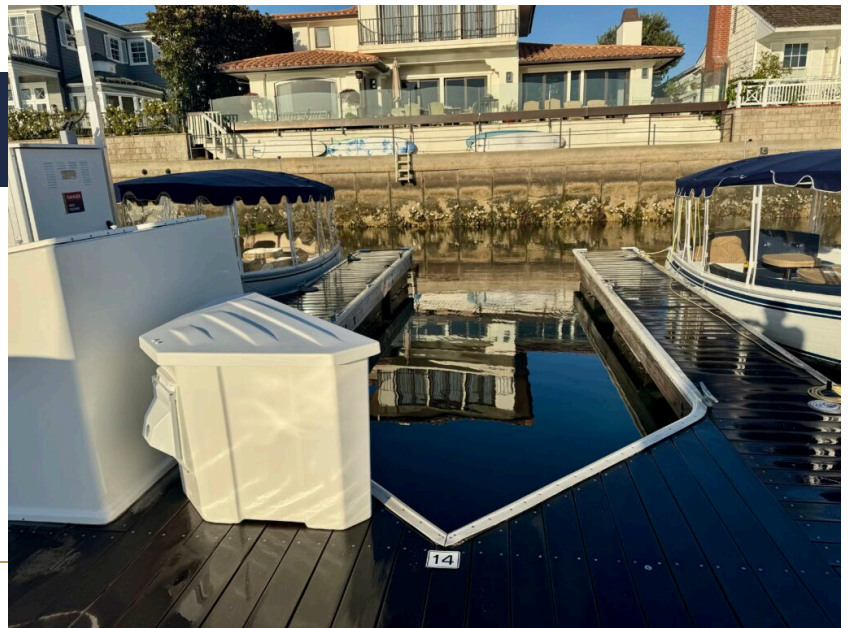

CRC
MARINAS
NEWPORT BEACH

Bayshore Marina

2572 Bayshore Drive, Newport Beach, CA 92663

Slip No. 014

Status: Available

Length: 26'

Width: 10'

Amp: 30

WiFi Connection: Yes

Dock Box: Yes

Water Hook Up: Yes

MARINA AMENITIES

Front-Row Seat to Newport Harbor

Nestled within the gated Bayshore community on Newport Harbor's main channel, Bayshore Marina is one of the most prestigious yacht marinas in Newport. Enjoy close proximity to the restaurants and shops at Mariner's Mile, plus easy docking and departing to Newport Harbor's main channel.